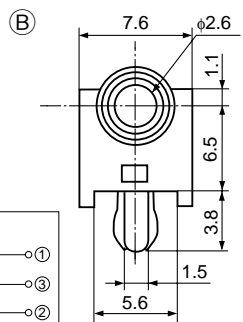

HSJ1650-010020

$h=2.5\text{ mm}$

Hole Layout
(Bottom View)

Schematic		
Housing Color	Black	Black
	HSJ1650-010020	HSJ1650-010040

HSJ1462-01-010

HSJ1492-01-010

$h=6.5\text{ mm}$

Hole Layout
(Bottom View)

Hole Layout
(Bottom View)

Schematic	(A)	(B)
Housing Color	Black	Black
	HSJ1462-01-010	HSJ1492-01-010