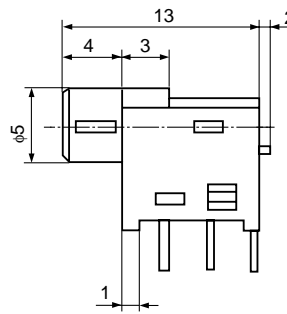

HSJ1650-010020

$h=2.5\text{ mm}$

Hole Layout
(Bottom View)

Schematic		
Housing Color	Black	Black
	HSJ1650-010020	HSJ1650-010040

HSJ1462-01-010

HSJ1492-01-010

$h=6.5\text{ mm}$

Hole Layout
(Bottom View)

Hole Layout
(Bottom View)

Schematic	(A)	(B)
Housing Color	Black	Black
	HSJ1462-01-010	HSJ1492-01-010