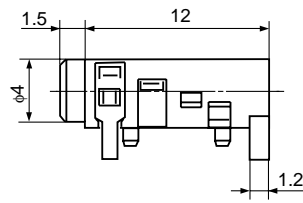

HSJ1650-010020

$h=2.5\text{ mm}$

Hole Layout
(Bottom View)

Schematic		
Housing Color	Black	Black
	HSJ1650-010020	HSJ1650-010040

HSJ1462-01-010

HSJ1492-01-010

$h=6.5\text{ mm}$

Hole Layout
(Bottom View)

Hole Layout
(Bottom View)

Schematic	(A)	(B)
Housing Color	Black	Black
	HSJ1462-01-010	HSJ1492-01-010