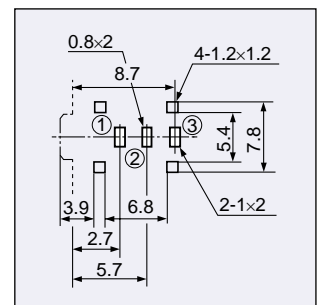

HSJ1650-010020

$h=2.5\text{ mm}$

Hole Layout
(Bottom View)

Schematic		
Housing Color	Black	Black
	HSJ1650-010020	HSJ1650-010040

HSJ1462-01-010

HSJ1492-01-010

$h=6.5\text{ mm}$

Hole Layout
(Bottom View)

Hole Layout
(Bottom View)

Schematic	(A)	(B)
Housing Color	Black	Black
	HSJ1462-01-010	HSJ1492-01-010