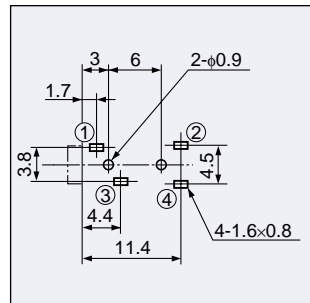

HSJ1650-010020

$h=2.5\text{ mm}$

Hole Layout
(Bottom View)

Schematic		
Housing Color	Black	Black
	HSJ1650-010020	HSJ1650-010040

HSJ1462-01-010

HSJ1492-01-010

$h=6.5\text{ mm}$

Hole Layout
(Bottom View)

Hole Layout
(Bottom View)

Schematic	(A)	(B)
Housing Color	Black	Black
	HSJ1462-01-010	HSJ1492-01-010