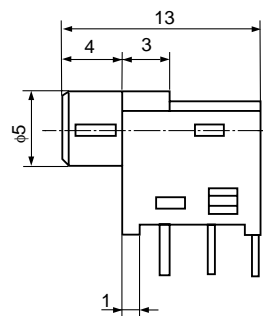

HSJ1650-010020

$h=2.5\text{ mm}$

Hole Layout
(Bottom View)

Schematic		
Housing Color	Black	Black
	HSJ1650-010020	HSJ1650-010040

HSJ1462-01-010

HSJ1492-01-010

$h=6.5\text{ mm}$

Hole Layout
(Bottom View)

Hole Layout
(Bottom View)

Schematic	(A)	(B)
Housing Color	Black	Black
	HSJ1462-01-010	HSJ1492-01-010