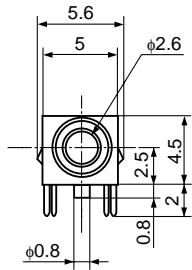

HSJ1650-010020

$h=2.5\text{ mm}$

Hole Layout
(Bottom View)

Schematic		
Housing Color	Black	Black
	HSJ1650-010020	HSJ1650-010040

HSJ1462-01-010

HSJ1492-01-010

$h=6.5\text{ mm}$

Hole Layout
(Bottom View)

Hole Layout
(Bottom View)

Schematic	(A)	(B)
Housing Color	Black	Black
	HSJ1462-01-010	HSJ1492-01-010