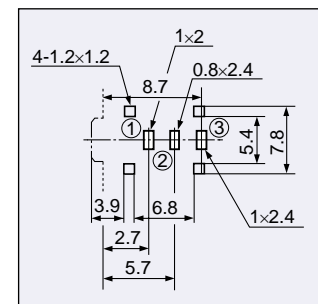

HSJ1650-010020

$h=2.5\text{ mm}$

Hole Layout
(Bottom View)

Schematic		
Housing Color	Black	Black
	HSJ1650-010020	HSJ1650-010040

HSJ1462-01-010

HSJ1492-01-010

$h=6.5\text{ mm}$

Hole Layout
(Bottom View)

Hole Layout
(Bottom View)

Schematic	(A)	(B)
Housing Color	Black	Black
	HSJ1462-01-010	HSJ1492-01-010