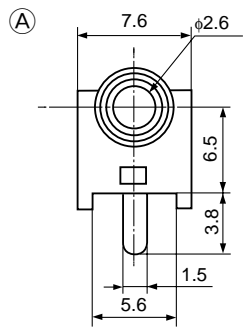

HSJ1650-010020

$h=2.5\text{ mm}$

Hole Layout
(Bottom View)

Schematic		
Housing Color	Black	Black
	HSJ1650-010020	HSJ1650-010040

HSJ1462-01-010

HSJ1492-01-010

$h=6.5\text{ mm}$

Hole Layout
(Bottom View)

Hole Layout
(Bottom View)

Schematic	(A)	(B)
Housing Color	Black	Black
	HSJ1462-01-010	HSJ1492-01-010